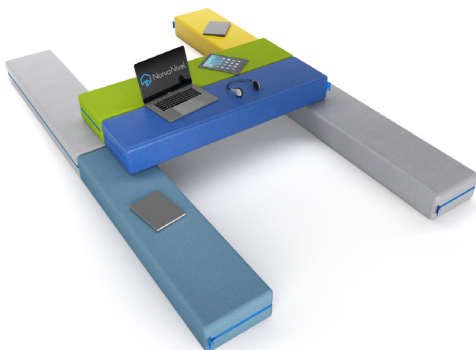

SILVERTEX PLATA

SILVERTEX ACID

SILVERTEX LIMONCELLO

Genga. Give learners the power to create their own space.

Genga™ Mini Collection

INCLUDES:

- 6 Genga Blocks (Large) 47"L x 12"W x 6"H (in colors shown)

QS10-C0625-STX

Genga™ Collection, GC01

INCLUDES:

- 10 Genga Blocks (Large) 47"L x 12"W x 6"H
- 4 Genga Blocks (Small) 24"L x 12"W x 6"H (in colors shown)

QS10-C0335-STX

Top-Selling Color Combo

SILVERTEX LAGOON

SILVERTEX MARINE BLUE