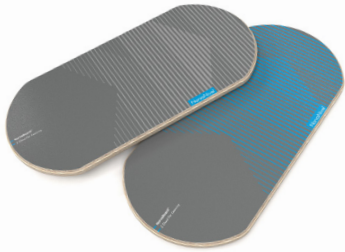

Genga™ Collection, GC01

INCLUDES:

- 10 Genga Blocks (Large) 47"L x 12"W x 6"H
- 4 Genga Blocks (Small) 24"L x 12"W x 6"H (in colors shown)

QS10-C0335-STX

Top-Selling Color Combo

SILVERTEX LAGOON

SILVERTEX MARINE BLUE

SILVERTEX PLATA

SILVERTEX ACID

SILVERTEX LIMONCELLO

All our textiles are high-grade bleach-cleanable vinyls!

*Lead times may extend if high demand for products or supply chain limitations exceed our capability.

The NorvaBoard helps learners think on their feet.

NorvaBoard™

24L" x 12"W x 2H"

AVAILABLE IN:

Blue QS99-0120-BLUE

Grey QS99-0120-GREY

NEW DESIGN with Norva-Grip surface.

NorvaBoard™ 5-Pack with Stand

26L" x 24"W x 11H"

AVAILABLE IN:

Blue QS10-C0916-BLUE

Grey QS10-C0916-GREY

Stand mounts on wall or sits on floor!

BLUE /GREY

GREY /GREY

CrashPod. A space anywhere for reflective or individual learning.