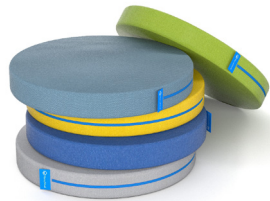

Small additions. Big Impact.

NorvaNivel QuickShip

ORDERS SHIP IN FOUR WEEKS*

Classroom rock stars. Learners rock, perch, sit or lean– and all positions in-between.

RockerOtt™ Seat

AVAILABLE IN:

SMALL	18"L x 16"W x 12"H	QS11-SG011
MEDIUM	18"L x 16"W x 16"H	QS11-SG012
LARGE	18"L x 16"W x 18"H	QS11-SG013

RockerOtt.10™ Seat

AVAILABLE IN:

LARGE	18"L x 16"W x 18"H	QS11-SG068
-------	--------------------	------------

4 Top-Selling Color Combos to Choose from:

SILVERTEX LAGOON
MAGLIA THUNDER
#068/053

SILVERTEX ACID
MAGLIA THUNDER
#059/053

SILVERTEX LIMONCELLO
MAGLIA THUNDER
#069/053

SILVERTEX PLATA
MAGLIA THUNDER
#073/053

Our award-winning WorkPads. It's a seat, a lap desk, and more!

WorkPad™ 5-Pack

INCLUDES:

- 5 WorkPads, 16" dia x 2"H (1 each of 5 colors shown)

SILVERTEX PLATA

SILVERTEX ACID

SILVERTEX LIMONCELLO

Genga. Give learners the power to create their own space.

Genga™ Mini Collection

INCLUDES:

- 6 Genga Blocks (Large) 47"L x 12"W x 6"H (in colors shown)

QS10-C0625-STX