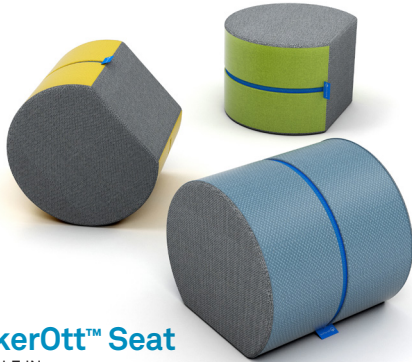

Small additions. Big Impact.

NorvaNivel QuickShip

ORDERS SHIP IN FOUR WEEKS*

Classroom rock stars. Learners rock, perch, sit or lean– and all positions in-between.

RockerOtt™ Seat

AVAILABLE IN:

SMALL	18"L x 16"W x 12"H	QS11-SG011
MEDIUM	18"L x 16"W x 16"H	QS11-SG012
LARGE	18"L x 16"W x 18"H	QS11-SG013

RockerOtt.10™ Seat

AVAILABLE IN:

LARGE	18"L x 16"W x 18"H	QS11-SG068
-------	--------------------	------------

4 Top-Selling Color Combos to Choose from:

SILVERTEX LAGOON
MAGLIA THUNDER
#068/053

SILVERTEX ACID
MAGLIA THUNDER
#059/053