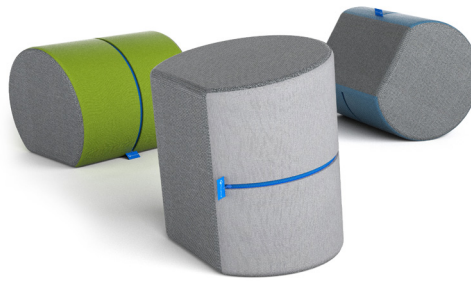

Small additions. Big Impact.

NorvaNivel QuickShip

ORDERS SHIP IN FOUR WEEKS*

Classroom rock stars. Learners rock, perch, sit or lean– and all positions in-between.

RockerOtt™ Seat

AVAILABLE IN:

SMALL	18"L x 16"W x 12"H	QS11-SG011
MEDIUM	18"L x 16"W x 16"H	QS11-SG012
LARGE	18"L x 16"W x 18"H	QS11-SG013

RockerOtt.10™ Seat

AVAILABLE IN:

LARGE	18"L x 16"W x 18"H	QS11-SG068
-------	--------------------	------------

4 Top-Selling Color Combos to Choose from:

SILVERTEX LAGOON
MAGLIA THUNDER
#068/053

SILVERTEX ACID
MAGLIA THUNDER
#059/053

SILVERTEX LIMONCELLO
MAGLIA THUNDER
#069/053

SILVERTEX PLATA
MAGLIA THUNDER
#073/053

Our award-winning WorkPads. It's a seat, a lap desk, and more!

WorkPad™ 5-Pack

INCLUDES:

- 5 WorkPads, 16" dia x 2"H (1 each of 5 colors shown)

QS11-SG022

WorkPad™ Caddy with WorkPads

INCLUDES:

- 10 WorkPads, 16" dia x 2"H (2 each of 5 colors shown)
- 1 WorkPad Mobile Storage Caddy

QS10-C0615

Top-Selling Color Combo

SILVERTEX LAGOON

SILVERTEX MARINE BLUE