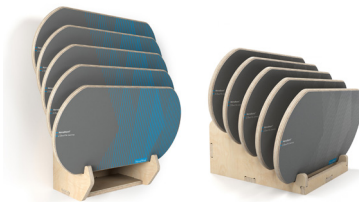

Genga™ Collection, GC01

INCLUDES:

- 10 Genga Blocks (Large) 47"L x 12"W x 6"H
- 4 Genga Blocks (Small) 24"L x 12"W x 6"H (in colors shown)

QS10-C0335-STX

Top-Selling Color Combo

SILVERTEX LAGOON

SILVERTEX MARINE BLUE

The NorvaBoard helps learners think on their feet.

NorvaBoard™

24L" x 12"W x 2H"

AVAILABLE IN:

Blue QS99-0120-BLUE

Grey QS99-0120-GREY

NEW DESIGN with Norva-Grip surface.

NorvaBoard™ 5-Pack with Stand