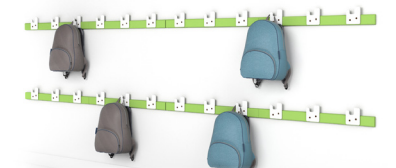

8 x BagGrab Hooks
Flush to the wall, our unique space-saving storage solution has writable hooks for names or messages!