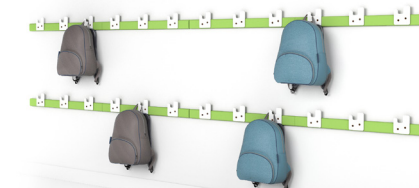

8 x BagGrab Hooks

Flush to the wall, our unique space-saving storage solution has writable hooks for names or messages!