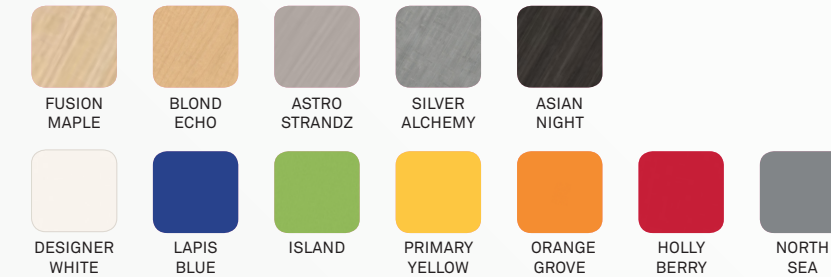

Choose Laminate body / Open Storage & Casegoods Only

Choose Edgebanding / All Tables, Open Storage & Casegoods