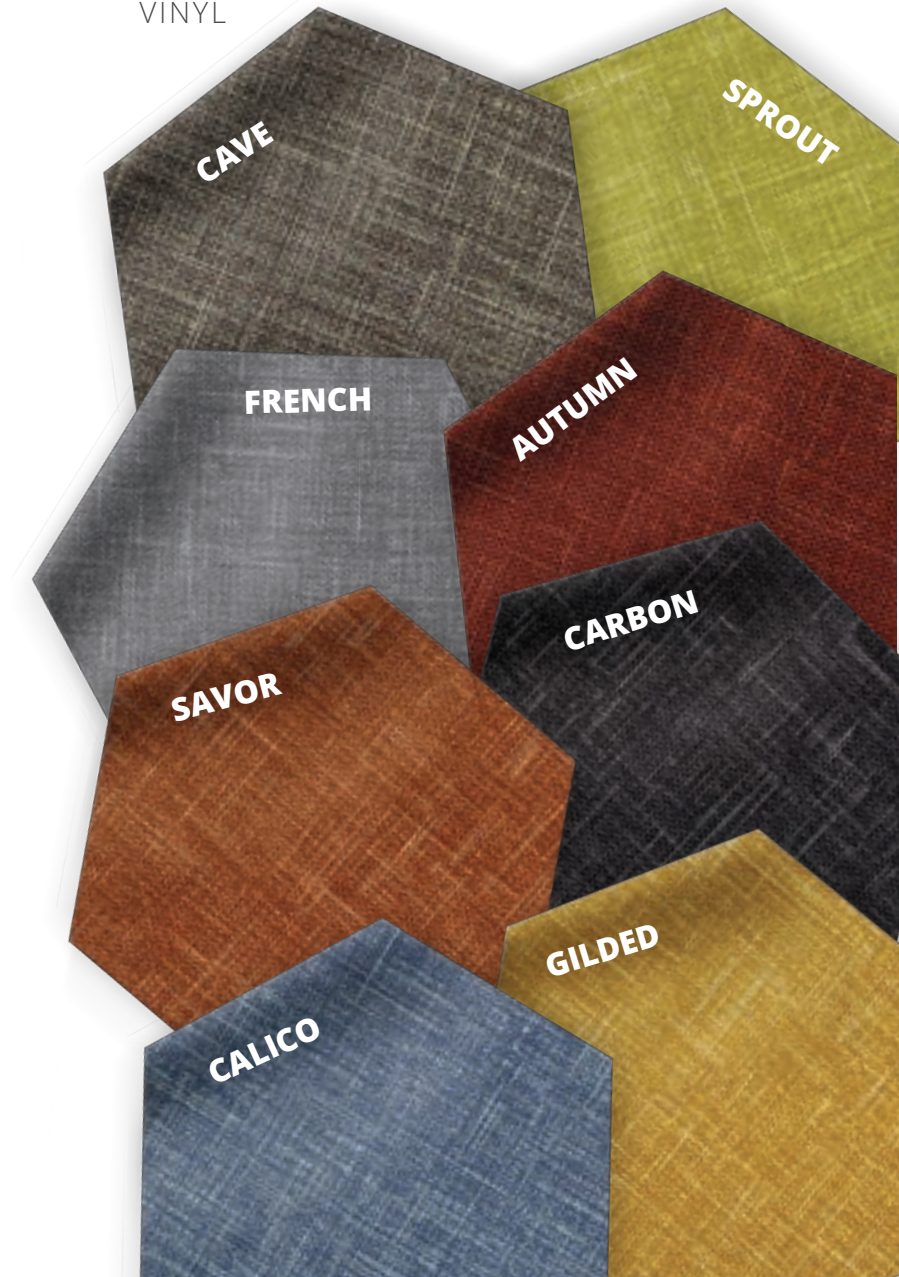

Silvertex Neo

BY SPRADLING TEXTILES

VINYL

EXCLUSIVE
NN COLOR!

Maglia EcoSense

BY SPRADLING TEXTILES

VINYL

Kilkenny Tweed Neo BY SPRADLING TEXTILES

Airy Buck Sage Stone Shadow Bluff

Graphite Sterling Azure Roast Indigo Fog

GrabBag Baton Colors

THE HOOK IS ALWAYS WHITE.

White Blue Orange Green Natural Black

Vanguard CV

BY MOMENTUM TEXTILES

VINYL

Matching Carcass

Writable White

Charcoal Gray

Standard Ply

ADDITIONAL COLORS CAN BE CHOSEN AT AN UPCHARGE.

Colton Blue

Antique Jade

Walnut