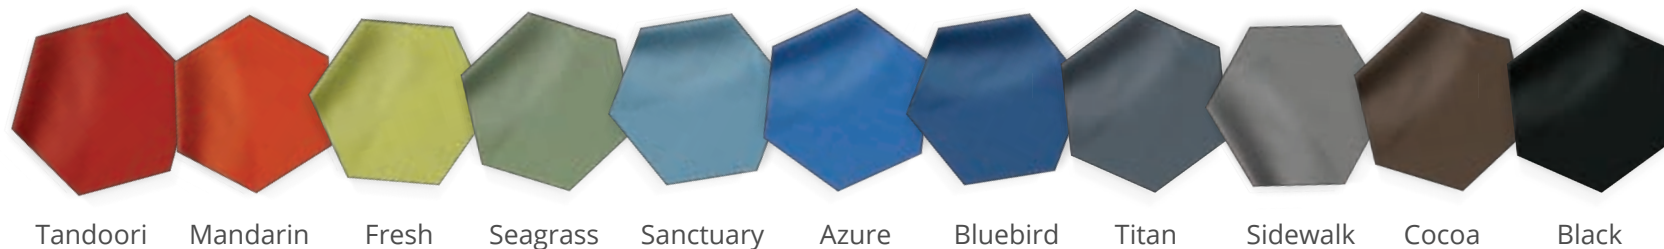

Modena EcoSense BY SPRADLING TEXTILES

VINYL