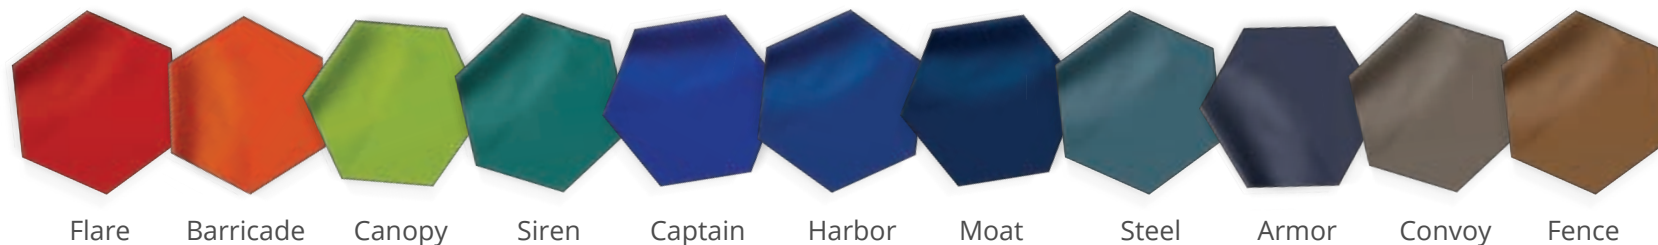

Guardian EcoSense BY SPRADLING TEXTILES

VINYL